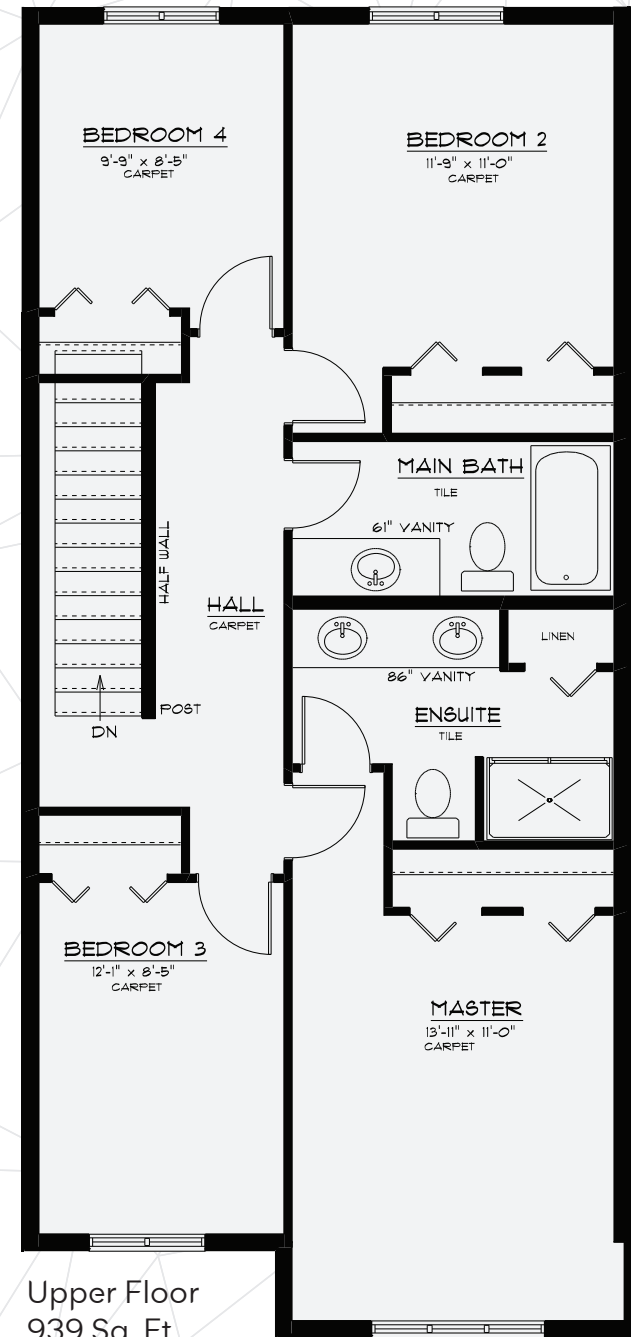

## Model E

Square Footage: 1,606

Bedrooms: 4

Bathrooms: 2.5

Storeys: 2

3 Bedroom, 2 storey, master ensuite, 2.5 baths, single car garage.

[www.bromberghomes.com](http://www.bromberghomes.com)

Main Floor  
667 Sq. Ft.

Upper Floor  
939 Sq. Ft.