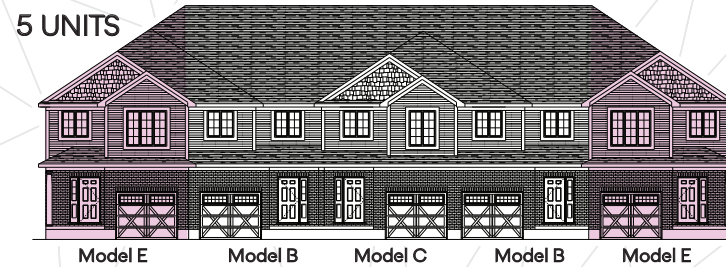

## Model E

Square Footage: 1,606

Bedrooms: 4

Bathrooms: 2.5

Storeys: 2

3 Bedroom, 2 storey, master ensuite, 2.5 baths, single car garage.

[www.bromberghomes.com](http://www.bromberghomes.com)

## Model E

Square Footage: 1,606

Bedrooms: 4

Bathrooms: 2.5

Storeys: 2

3 Bedroom, 2 storey, master ensuite, 2.5 baths, single car garage.

[www.bromberghomes.com](http://www.bromberghomes.com)

Main Floor  
667 Sq. Ft.