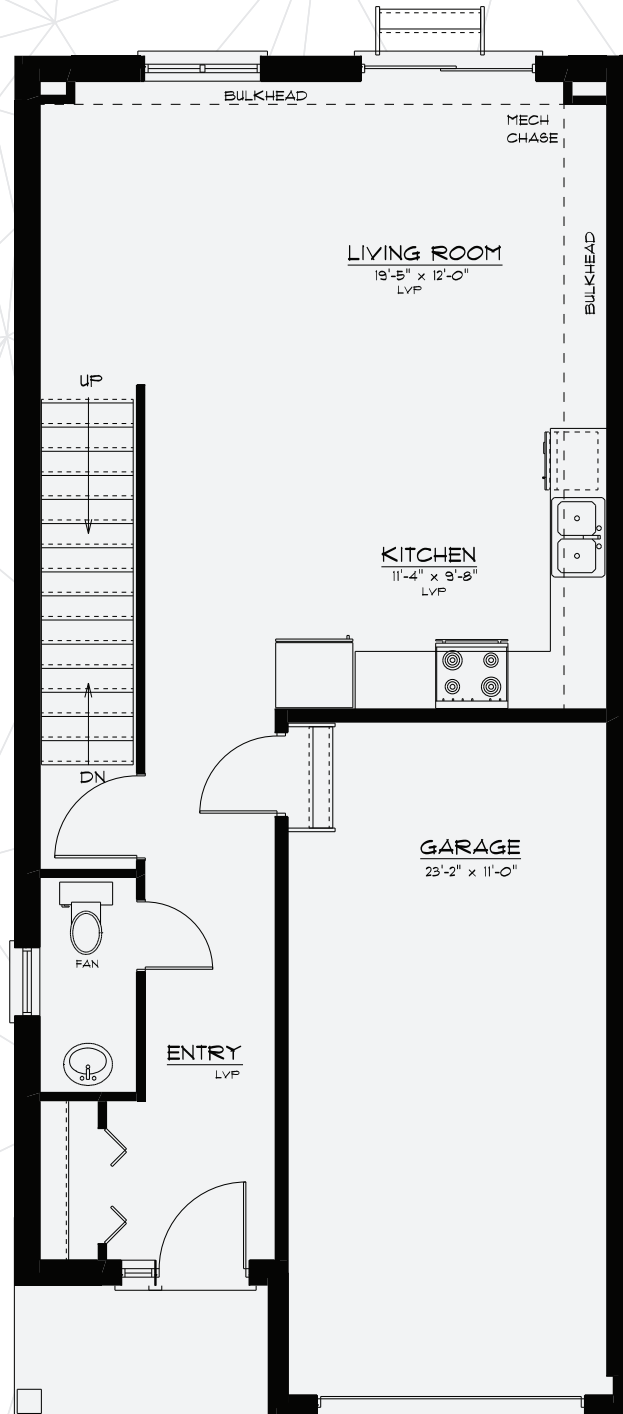

## Model E

Square Footage: 1,606

Bedrooms: 4

Bathrooms: 2.5

Storeys: 2

3 Bedroom, 2 storey, master ensuite, 2.5 baths, single car garage.

[www.bromberghomes.com](http://www.bromberghomes.com)

## Model E

Square Footage: 1,606

Bedrooms: 4

Bathrooms: 2.5

Storeys: 2

3 Bedroom, 2 storey, master ensuite, 2.5 baths, single car garage.

[www.bromberghomes.com](http://www.bromberghomes.com)

Main Floor  
667 Sq. Ft.

Upper Floor  
939 Sq. Ft.